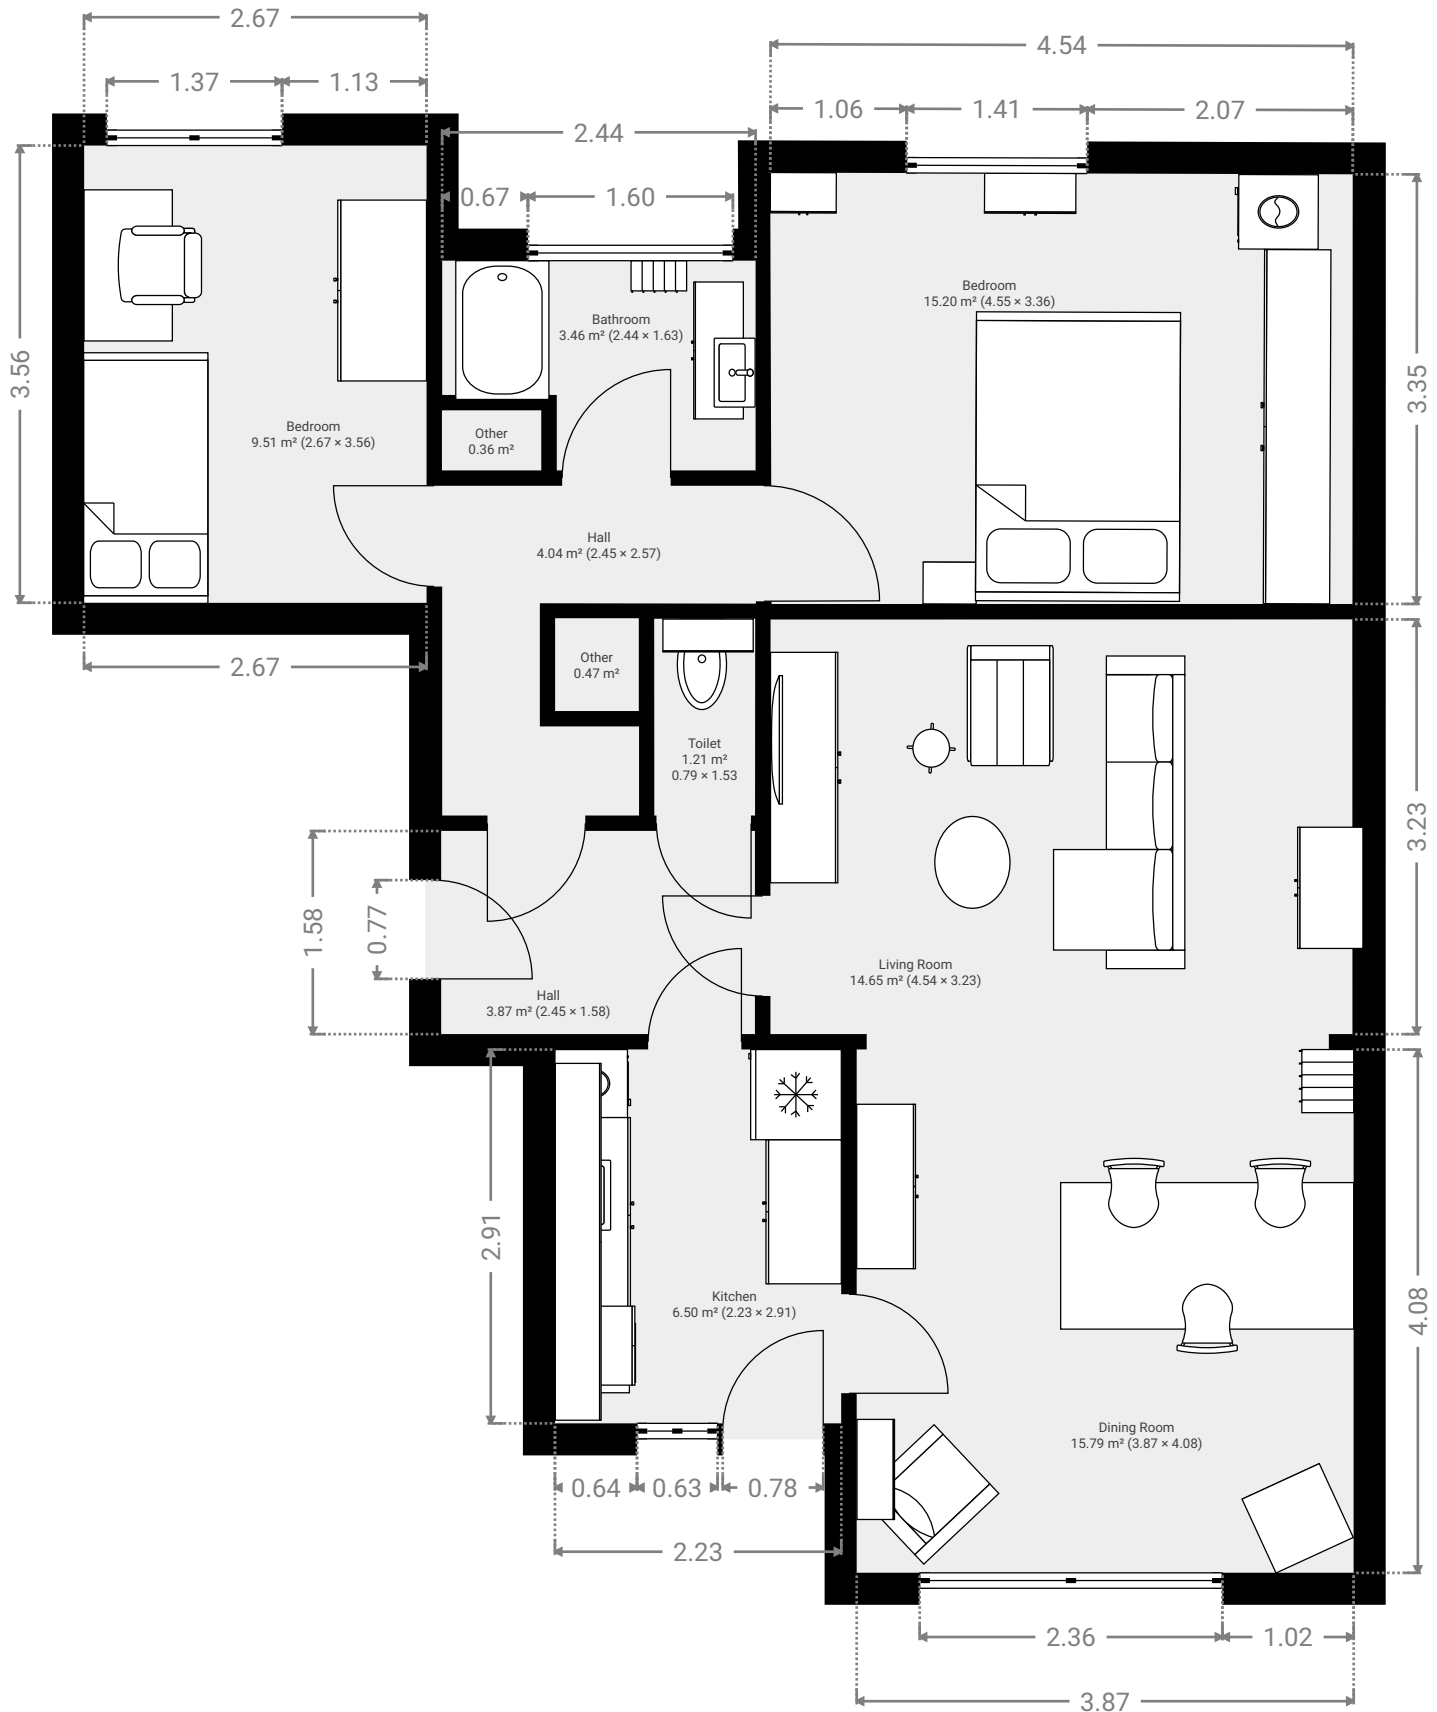

## ▼ 1st Floor

TOTAL AREA: 75.01 m<sup>2</sup> • LIVING AREA: 75.01 m<sup>2</sup> • ROOMS: 11

THIS FLOOR PLAN IS PROVIDED WITHOUT WARRANTY OF ANY KIND. SENSOPIA DISCLAIMS ANY WARRANTY INCLUDING, WITHOUT LIMITATION, SATISFACTORY QUALITY OR ACCURACY OF DIMENSIONS.

0.0 0.5 1.0 1.5 2.0 2.5m 1:59

Page 1/1